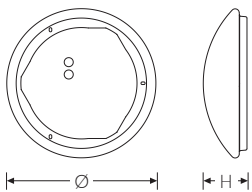

Round LED surface-mounted luminaire with adjustable light output (MultiLumen), pre-set to maximum output upon delivery. Suitable for ceiling and wall mounting. Housing made of profiled, white lacquered steel. Domed, textured cover made of UV-resistant PMMA (acrylic glass), opal. The cover is securely attached using spring clips. 3-pin push-fit connector with plug-in contact, loop-through possible. 2 cable entries.

Technical specifications	
Art. No.	88012-24.6544c81.300
Article name	RKL 3 12-24W 840 ETC
Light source	LED, replaceable by an authorised specialist
Energy efficiency class(es) of the installed light source(s) (A-G)	Module 1: C
Gear	LED converter, replaceable by an authorised specialist
Number of light sources	1
Dimmable	not dimmable
Mains voltage	220-240V/50-60Hz
Voltage type	AC/DC
Min. connected load	12 W
Max. connected load	24 W
Output/power factor	0,90
Luminous efficacy, min. current draw	142 lm/W
Luminous efficacy, max. current draw	129 lm/W
Luminous flux, min.	1700 lm
Luminous flux, max.	3100 lm
Flicker value (ripple)	<= 3%
Colour temperature max.	4000 K
Colour rendering index Ra	Ra > 80
Colour tolerance (MacAdam)	3
Life expectancy	50000 h
Lifetime rating	L80/B10

Type of installation and area of application

- Ceiling and wall mounting
- Approved for indoor use only
- Basic lighting