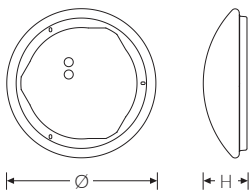

Round LED surface-mounted luminaire with adjustable light output (MultiLumen), pre-set to maximum output upon delivery. Suitable for ceiling and wall mounting. Housing made of profiled, white lacquered steel. Domed, textured cover made of UV-resistant PMMA (acrylic glass), opal. The cover is securely attached using spring clips. 3-pin push-fit connector with plug-in contact, loop-through possible. 2 cable entries.

Technical specifications	
Art. No.	88012-24.6544c81.300
Article name	RKL 3 12-24W 840 ETC
Light source	LED, replaceable by an authorised specialist
Energy efficiency class(es) of the installed light source(s) (A-G)	Module 1: C
Gear	LED converter, replaceable by an authorised specialist
Number of light sources	1
Dimmable	not dimmable
Mains voltage	220-240V/50-60Hz
Voltage type	AC/DC
Min. connected load	12 W
Max. connected load	24 W
Output/power factor	0,90
Luminous efficacy, min. current draw	142 lm/W
Luminous efficacy, max. current draw	129 lm/W
Luminous flux, min.	1700 lm
Luminous flux, max.	3100 lm
Flicker value (ripple)	<= 3%
Colour temperature max.	4000 K
Colour rendering index Ra	Ra > 80
Colour tolerance (MacAdam)	3
Life expectancy	50000 h
Lifetime rating	L80/B10

Type of installation and area of application

- Ceiling and wall mounting
- Approved for indoor use only
- Basic lighting