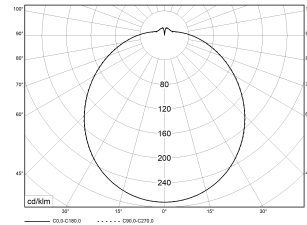

RKL 3 12-24W 840 ETC | Art. No. 88012-24.6544c81.300

PMMA
650°C

IK02

HB