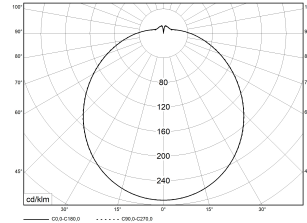

RKL 3 12-24W 840 ETC | Art. No. 88012-24.6544c81.300

PMMA
650°C

IK02

HB