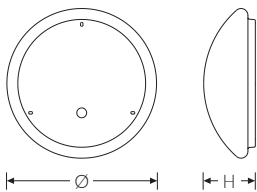

RKL 6 4x40 E27 | Art. No. 880440.000.001.6.00

Surface-mounted luminaire for (LED) luminaire with E27 base. Round design with opal cover. Suitable for ceiling and wall mounting. Housing made of profiled, white lacquered steel. Domed, textured cover made of UV-resistant polymethyl methacrylate (PMMA). Also available with high-impact cover made of polycarbonate (PC). The cover is securely attached using spring clips. 3-pin push-fit connector with plug-in contact, loop-through possible. 2 cable entries. Approved for indoor use.

Type of installation and area of application

Ceiling mounting, wall mounting, for mounting directly on the ceiling or wall
 Approved for indoor use only
 • Basic lighting

Technical specifications	
Art. No.	880440.000.001.6.00
Article name	RKL 6 4x40 E27
Light source	A60
Socket / base	E27
Number of light sources	4
Power, illuminant (max.)	40 W
Dimmable	not dimmable
Mains voltage	230V/50Hz
Voltage type	AC
Luminaire efficiency	80 %
Light optics	Diffuser made of UV-resistant polymethyl methacrylate (PMMA)
Light distribution	Extensive
Beam angle	120°
Connection type	3-pin push-fit connector with plug-in contact
Housing	Steel housing, white
Cable entry (position)	rear
Ambient operating temperature – max.	25 °C
Testing	
Protection class	SC I
Protection grade	IP40
Shock resistance	IK02
Flammability (UL94)	HB

RKL 6 4x40 E27 | Art. No. 880440.000.001.6.00

Testing	
Glow-wire resistance	PMMA 650°C
CE-compliant	Yes
Mass and weight	
Diameter	600 mm
Height (H)	165 mm
Gross weight (including packaging)	4,6 Kg
Net weight	3,8 Kg
Contents / packaging quantity	1 Piece