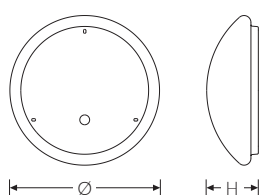

RKL 6 4x40 E27 | Art. No. 880440.000.001.6.00

Surface-mounted luminaire for (LED) luminaire with E27 base. Round design with opal cover. Suitable for ceiling and wall mounting. Housing made of profiled, white lacquered steel. Domed, textured cover made of UV-resistant polymethyl methacrylate (PMMA). Also available with high-impact cover made of polycarbonate (PC). The cover is securely attached using spring clips. 3-pin push-fit connector with plug-in contact, loop-through possible. 2 cable entries. Approved for indoor use.

Type of installation and area of application

Ceiling mounting, wall mounting, for mounting directly on the ceiling or wall
 Approved for indoor use only

- Basic lighting

Technical specifications	
Art. No.	880440.000.001.6.00
Article name	RKL 6 4x40 E27
Light source	A60
Socket / base	E27
Number of light sources	4
Power, illuminant (max.)	40 W
Dimmable	not dimmable
Mains voltage	230V/50Hz
Voltage type	AC
Luminaire efficiency	80 %
Light optics	Diffuser made of UV-resistant polymethyl methacrylate (PMMA)
Light distribution	Extensive
Beam angle	120°
Connection type	3-pin push-fit connector with plug-in contact
Housing	Steel housing, white
Cable entry (position)	rear
Ambient operating temperature – max.	25 °C
Testing	
Protection class	SC I
Protection grade	IP40
Shock resistance	IK02
Flammability (UL94)	HB

RKL 6 4x40 E27 | Art. No. 880440.000.001.6.00

Testing	
Glow-wire resistance	PMMA 650°C
CE-compliant	Yes
Mass and weight	
Diameter	600 mm
Height (H)	165 mm
Gross weight (including packaging)	4,6 Kg
Net weight	3,8 Kg
Contents / packaging quantity	1 Piece