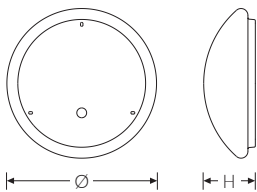

**RKL 6 63/69/80W 830 ETC** | Art. No. 88063-80.6524c91.600

PMMA  
650°C

IK02

HB

Round LED surface-mounted luminaire with adjustable light output (MultiLumen), pre-set to maximum output upon delivery. Suitable for ceiling and wall mounting. Housing made of profiled, white lacquered steel. Domed, textured cover made of UV-resistant PMMA (acrylic glass), opal. The cover is securely attached using spring clips. 3-pin push-fit connector with plug-in contact, loop-through possible. 2 cable entries.

**Type of installation and area of application**

- Ceiling and wall mounting
- Approved for indoor use only
- Basic lighting

RKL 6 63/69/80W 830 ETC | Art. No. 88063-80.6524c91.600

Technical specifications	
Light optics	Diffuser made of UV-resistant poly-methyl methacrylate (PMMA)
Light distribution	Extensive
Beam angle	120°
Unified Glare Rating UGR – max 4H-8H	25
Connection type	3-pin push-fit connector with plug-in contact
Number of luminaires on circuit breaker B16	30 Piece
Housing	Steel housing, white
Cable entry (position)	rear
Ambient operating temperature – min.	-20 °C
Ambient operating temperature – max.	25 °C
Testing	
Protection class	SC I
Protection grade	IP40
Shock resistance	IK02
Flammability (UL94)	HB
Glow-wire resistance	PMMA 650°C
CE-compliant	Yes
Mass and weight	
Diameter	600 mm
Height (H)	165 mm
Gross weight (including packaging)	4,1 Kg
Net weight	3,1 Kg
Contents / packaging quantity	1 Piece