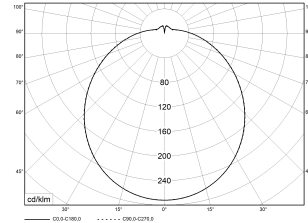

RKL 6 63/69/80W 830 ETC | Art. No. 88063-80.6524c91.600

PMMA
650°C

IK02

HB