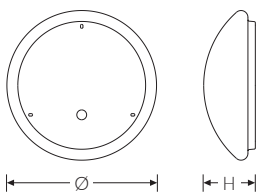

RKL 2 1x60 E27 | Art. No. 880160.000.003.0.00

Surface-mounted luminaire for (LED) luminaire with E27 base. Round design with opal cover. Suitable for ceiling and wall mounting. Housing made of profiled, white lacquered steel. Domed, textured cover made of UV-resistant polymethyl methacrylate (PMMA). Also available with high-impact cover made of polycarbonate (PC). The cover is securely attached using spring clips. 3-pin push-fit connector with plug-in contact, loop-through possible. 2 cable entries. Approved for indoor use.

**Type of installation and area of application**

Ceiling mounting, wall mounting, for mounting directly on the ceiling or wall  
 Approved for indoor use only  
 • Basic lighting

Technical specifications	
Art. No.	880160.000.003.0.00
Article name	RKL 2 1x60 E27
Light source	A60
Socket / base	E27
Number of light sources	1
Power, illuminant (max.)	60 W
Dimmable	not dimmable
Mains voltage	230V/50Hz
Voltage type	AC
Luminaire efficiency	80 %
Light optics	Diffuser made of UV-resistant polymethyl methacrylate (PMMA)
Light distribution	Extensive
Beam angle	120°
Connection type	3-pin push-fit connector with plug-in contact
Housing	Steel housing, white
Cable entry (position)	rear
Ambient operating temperature – max.	25 °C
Testing	
Protection class	SC I
Protection grade	IP40
Shock resistance	IK02
Flammability (UL94)	HB

RKL 2 1x60 E27 | Art. No. 880160.000.003.0.00

Testing	
Glow-wire resistance	PMMA 650°C
CE-compliant	Yes
Mass and weight	
Diameter	300 mm
Height (H)	105 mm
Gross weight (including packaging)	1,15 Kg
Net weight	0,9 Kg
Contents / packaging quantity	1 Piece