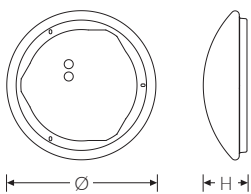

RKL 3 2900-830 24W ETD | Art. No. 88000024.6554c91.300

Round LED surface-mounted luminaire, dimmable. Suitable for ceiling and wall mounting. Housing made of profiled, white lacquered steel. Domed, textured cover made of UV-resistant PMMA (acrylic glass), opal. The cover is securely attached using spring clips. 5-pin push-fit connector with plug-in contact, loop-through possible. 2 cable entries.

Technical specifications	
Art. No.	88000024.6554c91.300
Article name	RKL 3 2900-830 24W ETD
Light source	LED, replaceable by an authorised specialist
Energy efficiency class(es) of the installed light source(s) (A-G)	Module 1: E
Gear	LED converter, replaceable by an authorised specialist
Number of light sources	1
Dimmable	DALI dimmable
Mains voltage	220-240V/50-60Hz
Voltage type	AC/DC
Max. connected load	24 W
Output/power factor	0,90
Luminous efficacy, max. current draw	121 lm/W
Luminous flux, max.	2900 lm
Flicker value (ripple)	<= 5%
Colour temperature max.	3000 K
Colour rendering index Ra	Ra > 80
Colour tolerance (MacAdam)	3
Life expectancy	60000 h
Lifetime rating	L80/B10
Light optics	Diffuser made of UV-resistant poly-methyl methacrylate (PMMA)
Light distribution	Extensive
Beam angle	120°

Type of installation and area of application

Ceiling and wall mounting
Approved for indoor use only

- Basic lighting

RKL 3 2900-830 24W ETD | Art. No. 88000024.6554c91.300

Technical specifications	
Unified Glare Rating UGR – max 4H-8H	22
Connection type	5-pin push-fit connector with plug-in contact
Number of luminaires on circuit breaker B16	33 Piece
Housing	Steel housing, white
Cable entry (position)	rear
Ambient operating temperature – min.	-20 °C
Ambient operating temperature – max.	35 °C
Testing	
Protection class	SC I
Protection grade	IP40
Shock resistance	IK02
Flammability (UL94)	HB
Glow-wire resistance	PMMA 650°C
CE-compliant	Yes
Mass and weight	
Diameter	375 mm
Height (H)	125 mm
Gross weight (including packaging)	1,6 Kg
Net weight	1,3 Kg
Contents / packaging quantity	1 Piece