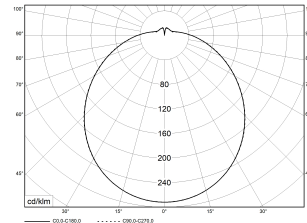

RKL 3 2900-830 24W ETD | Art. No. 88000024.6554c91.300

Round LED surface-mounted luminaire, dimmable. Suitable for ceiling and wall mounting. Housing made of profiled, white lacquered steel. Domed, textured cover made of UV-resistant PMMA (acrylic glass), opal. The cover is securely attached using spring clips. 5-pin push-fit connector with plug-in contact, loop-through possible. 2 cable entries.

Technical specifications	
Art. No.	88000024.6554c91.300
Article name	RKL 3 2900-830 24W ETD
Light source	LED, replaceable by an authorised specialist
Energy efficiency class(es) of the installed light source(s) (A-G)	Module 1: E
Gear	LED converter, replaceable by an authorised specialist
Number of light sources	1
Dimmable	DALI dimmable
Mains voltage	220-240V/50-60Hz
Voltage type	AC/DC
Max. connected load	24 W
Output/power factor	0,90
Luminous efficacy, max. current draw	121 lm/W
Luminous flux, max.	2900 lm
Flicker value (ripple)	<= 5%
Colour temperature max.	3000 K
Colour rendering index Ra	Ra > 80
Colour tolerance (MacAdam)	3
Life expectancy	60000 h
Lifetime rating	L80/B10
Light optics	Diffuser made of UV-resistant poly-methyl methacrylate (PMMA)
Light distribution	Extensive
Beam angle	120°

Type of installation and area of application

Ceiling and wall mounting
Approved for indoor use only

- Basic lighting