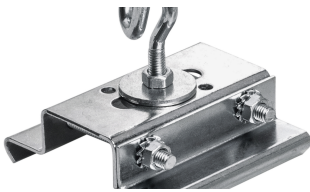

TRA

Trunking, support profile

Trunking TRA 58/2 | Art. No. 36095025

Illustration similar

TRA trunking made of profiled steel, white (in accordance with RAL 9016). Length 3065 mm, can be shortened to custom length.

Type of installation and area of application

Approved for indoor use only

Technical specifications

Art. No.	36095025
Article name	Trunking TRA 58/2

Testing

CE-compliant	Yes
--------------	-----

Mass and weight

Length (L)	3065 mm
Width (B)	65 mm
Height (H)	30 mm
Gross weight (including packaging)	2,4 Kg
Net weight	2,2 Kg
Contents / packaging quantity	1 Piece

Trunking TRA 58/2 | Art. No. 36095025

Accessories (optional)