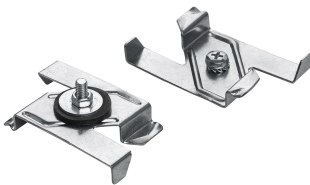

TRA

Trunking, support profile

Trunking TRA 58/2 | Art. No. 36095025

Illustration similar

TRA trunking made of profiled steel, white (in accordance with RAL 9016). Length 3065 mm, can be shortened to custom length.

Type of installation and area of application

Approved for indoor use only

Technical specifications

Art. No.	36095025
Article name	Trunking TRA 58/2

Testing

CE-compliant	Yes
--------------	-----

Mass and weight

Length (L)	3065 mm
Width (B)	65 mm
Height (H)	30 mm
Gross weight (including packaging)	2,4 Kg
Net weight	2,2 Kg
Contents / packaging quantity	1 Piece

Trunking TRA 58/2 | Art. No. 36095025

Accessories (optional)

Art. No.	Article name
74149030	Chain hanger TRX-KA

Art. No.	Article name
74149031	

Art. No.	Article name
35950007	TRA trunking connector

Art. No.	Article name
35950008	TRA hanger "B" with swing hook + 35950008