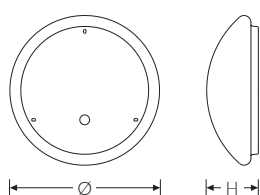

RKL 6 63/69/80W 830 ETC HF | Art. No. 88063-80.6524c91.651

PMMA
650°C

IK02

HB

Round LED surface-mounted luminaire with adjustable light output (MultiLumen), pre-set to maximum output upon delivery. Switchable via integrated HF sensor. Suitable for ceiling and wall mounting. Housing made of profiled, white lacquered steel. Domed, textured cover made of UV-resistant PMMA (acrylic glass), opal. The cover is securely attached using spring clips. 5-pin push-fit connector with plug-in contact, loop-through possible. 2 cable entries.

Type of installation and area of application

- Ceiling and wall mounting
- Approved for indoor use only
 - Basic lighting

RKL 6 63/69/80W 830 ETC HF | Art. No. 88063-80.6524c91.651

| Technical specifications | |
|---|---|
| Light optics | Diffuser made of UV-resistant poly-methyl methacrylate (PMMA) |
| Light distribution | Extensive |
| Beam angle | 120° |
| Unified Glare Rating UGR – max 4H-8H | 25 |
| Connection type | 5-pin push-fit connector with plug-in contact |
| Number of luminaires on circuit breaker B16 | 30 Piece |
| Housing | Steel housing, white |
| Cable entry (position) | rear |
| Ambient operating temperature – min. | -20 °C |
| Ambient operating temperature – max. | 25 °C |
| Testing | |
| Protection class | SC I |
| Protection grade | IP40 |
| Shock resistance | IK02 |
| Flammability (UL94) | HB |
| Glow-wire resistance | PMMA 650°C |
| CE-compliant | Yes |
| Mass and weight | |
| Diameter | 600 mm |
| Height (H) | 165 mm |
| Gross weight (including packaging) | 4,1 Kg |
| Net weight | 3,1 Kg |
| Contents / packaging quantity | 1 Piece |