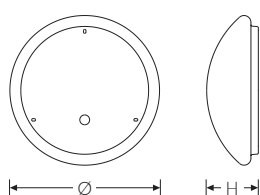

RKL 6 63/69/80W 840 ETC | Art. No. 88063-80.6524c81.600

PMMA
650°C

IK02

HB

Round LED surface-mounted luminaire with adjustable light output (MultiLumen), pre-set to maximum output upon delivery. Suitable for ceiling and wall mounting. Housing made of profiled, white lacquered steel. Domed, textured cover made of UV-resistant PMMA (acrylic glass), opal. The cover is securely attached using spring clips. 3-pin push-fit connector with plug-in contact, loop-through possible. 2 cable entries.

Technical specifications

Art. No.	88063-80.6524c81.600
Article name	RKL 6 63/69/80W 840 ETC
Light source	LED, replaceable by an authorised specialist
Energy efficiency class(es) of the installed light source(s) (A-G)	Module 1: D
Gear	LED converter, replaceable by an authorised specialist
Number of light sources	1
Dimmable	not dimmable
Mains voltage	220-240V/50-60Hz
Voltage type	AC/DC
Min. connected load	63 W
Max. connected load	80 W
Output/power factor	0,97
Luminous efficacy, min. current draw	138 lm/W
Luminous efficacy, max. current draw	136 lm/W
Luminous flux, min.	8700 lm
Luminous flux, max.	10900 lm
Flicker value (ripple)	<= 5%
Colour temperature max.	4000 K
Colour rendering index Ra	Ra > 80
Colour tolerance (MacAdam)	3
Life expectancy	50000 h
Lifetime rating	L80/B10

Type of installation and area of application

- Ceiling and wall mounting
- Approved for indoor use only
- Basic lighting