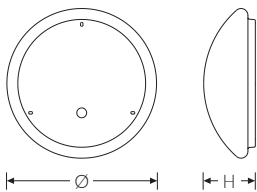

RKL 4 2x60 E27 | Art. No. 880260.000.001.4.00

Surface-mounted luminaire for (LED) luminaire with E27 base. Round design with opal cover. Suitable for ceiling and wall mounting. Housing made of profiled, white lacquered steel. Domed, textured cover made of UV-resistant polymethyl methacrylate (PMMA). Also available with high-impact cover made of polycarbonate (PC). The cover is securely attached using spring clips. 3-pin push-fit connector with plug-in contact, loop-through possible. 2 cable entries. Approved for indoor use.

**Type of installation and area of application**

Ceiling mounting, wall mounting, for mounting directly on the ceiling or wall  
 Approved for indoor use only  
 • Basic lighting

Technical specifications	
Art. No.	880260.000.001.4.00
Article name	RKL 4 2x60 E27
Light source	A60
Socket / base	E27
Number of light sources	2
Power, illuminant (max.)	60 W
Dimmable	not dimmable
Mains voltage	230V/50Hz
Voltage type	AC
Luminaire efficiency	80 %
Light optics	Diffuser made of UV-resistant polymethyl methacrylate (PMMA)
Light distribution	Extensive
Beam angle	120°
Connection type	3-pin push-fit connector with plug-in contact
Housing	Steel housing, white
Cable entry (position)	rear
Ambient operating temperature – max.	25 °C
Testing	
Protection class	SC I
Protection grade	IP40
Shock resistance	IK02
Flammability (UL94)	HB

RKL 4 2x60 E27 | Art. No. 880260.000.001.4.00

Testing	
Glow-wire resistance	PMMA 650°C
CE-compliant	Yes
Mass and weight	
Diameter	475 mm
Height (H)	150 mm
Gross weight (including packaging)	2,5 Kg
Net weight	2 Kg
Contents / packaging quantity	1 Piece