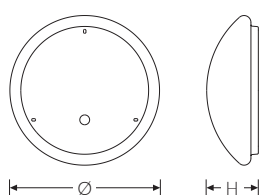

RKL 4 2x60 E27 | Art. No. 880260.000.001.4.00

Surface-mounted luminaire for (LED) luminaire with E27 base. Round design with opal cover. Suitable for ceiling and wall mounting. Housing made of profiled, white lacquered steel. Domed, textured cover made of UV-resistant polymethyl methacrylate (PMMA). Also available with high-impact cover made of polycarbonate (PC). The cover is securely attached using spring clips. 3-pin push-fit connector with plug-in contact, loop-through possible. 2 cable entries. Approved for indoor use.

**Type of installation and area of application**

Ceiling mounting, wall mounting, for mounting directly on the ceiling or wall  
 Approved for indoor use only

- Basic lighting

Technical specifications	
Art. No.	880260.000.001.4.00
Article name	RKL 4 2x60 E27
Light source	A60
Socket / base	E27
Number of light sources	2
Power, illuminant (max.)	60 W
Dimmable	not dimmable
Mains voltage	230V/50Hz
Voltage type	AC
Luminaire efficiency	80 %
Light optics	Diffuser made of UV-resistant polymethyl methacrylate (PMMA)
Light distribution	Extensive
Beam angle	120°
Connection type	3-pin push-fit connector with plug-in contact
Housing	Steel housing, white
Cable entry (position)	rear
Ambient operating temperature – max.	25 °C
Testing	
Protection class	SC I
Protection grade	IP40
Shock resistance	IK02
Flammability (UL94)	HB

RKL 4 2x60 E27 | Art. No. 880260.000.001.4.00

Testing	
Glow-wire resistance	PMMA 650°C
CE-compliant	Yes
Mass and weight	
Diameter	475 mm
Height (H)	150 mm
Gross weight (including packaging)	2,5 Kg
Net weight	2 Kg
Contents / packaging quantity	1 Piece