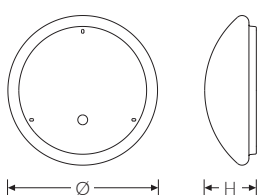

RKL 6 4x12 5300-840 45W ETC | Art. No. 88041245.1081f81.600

PMMA
650°C

IK02

HB

Round LED surface-mounted luminaire. Suitable for ceiling and wall mounting. Housing made of profiled, white lacquered steel. Domed, textured cover made of UV-resistant PMMA (acrylic glass), opal. The cover is securely attached using spring clips. 3-pin push-fit connector with plug-in contact, loop-through possible. 2 cable entries.

Type of installation and area of application

- Ceiling and wall mounting
- Approved for indoor use only
- Basic lighting

Technical specifications

Art. No.	88041245.1081f81.600
Article name	RKL 6 4x12 5300-840 45W ETC
Light source	LED, replaceable by an authorised specialist
Energy efficiency class(es) of the installed light source(s) (A-G)	Module 1: C
Gear	LED converter, replaceable by an authorised specialist
Number of light sources	1
Dimmable	not dimmable
Mains voltage	220-240V/50-60Hz
Voltage type	AC/DC
Max. connected load	45 W
Luminous efficacy, max. current draw	118 lm/W
Luminous flux, max.	5300 lm
Colour temperature max.	4000 K
Colour rendering index Ra	Ra > 80
Colour tolerance (MacAdam)	3
Life expectancy	50000 h
Lifetime rating	L80/B10
Light optics	Diffuser made of UV-resistant poly-methyl methacrylate (PMMA)
Light distribution	Extensive
Beam angle	120°
Unified Glare Rating UGR – max 4H-8H	25
Connection type	3-pin push-fit connector with plug-in contact

RKL 6 4x12 5300-840 45W ETC | Art. No. 88041245.1081f81.600

Technical specifications	
Housing	Steel housing, white
Ambient operating temperature - min.	-20 °C
Ambient operating temperature - max.	25 °C
Testing	
Protection class	SC I
Protection grade	IP40
Shock resistance	IK02
Flammability (UL94)	HB
Glow-wire resistance	PMMA 650°C
CE-compliant	Yes
Mass and weight	
Diameter	600 mm
Height (H)	165 mm
Gross weight (including packaging)	3,8 Kg
Net weight	2,8 Kg
Contents / packaging quantity	1 Piece