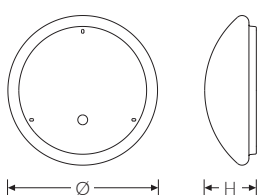

RKL 6 4x12 5300-840 45W ETC | Art. No. 88041245.1081f81.600

PMMA  
650°C

IK02

HB

Round LED surface-mounted luminaire. Suitable for ceiling and wall mounting. Housing made of profiled, white lacquered steel. Domed, textured cover made of UV-resistant PMMA (acrylic glass), opal. The cover is securely attached using spring clips. 3-pin push-fit connector with plug-in contact, loop-through possible. 2 cable entries.

**Type of installation and area of application**

- Ceiling and wall mounting
- Approved for indoor use only
- Basic lighting

Technical specifications	
Art. No.	88041245.1081f81.600
Article name	RKL 6 4x12 5300-840 45W ETC
Light source	LED, replaceable by an authorised specialist
Energy efficiency class(es) of the installed light source(s) (A-G)	Module 1: C
Gear	LED converter, replaceable by an authorised specialist
Number of light sources	1
Dimmable	not dimmable
Mains voltage	220-240V/50-60Hz
Voltage type	AC/DC
Max. connected load	45 W
Luminous efficacy, max. current draw	118 lm/W
Luminous flux, max.	5300 lm
Colour temperature max.	4000 K
Colour rendering index Ra	Ra > 80
Colour tolerance (MacAdam)	3
Life expectancy	50000 h
Lifetime rating	L80/B10
Light optics	Diffuser made of UV-resistant poly-methyl methacrylate (PMMA)
Light distribution	Extensive
Beam angle	120°
Unified Glare Rating UGR – max 4H-8H	25
Connection type	3-pin push-fit connector with plug-in contact

RKL 6 4x12 5300-840 45W ETC | Art. No. 88041245.1081f81.600

Technical specifications	
Housing	Steel housing, white
Ambient operating temperature - min.	-20 °C
Ambient operating temperature - max.	25 °C
Testing	
Protection class	SC I
Protection grade	IP40
Shock resistance	IK02
Flammability (UL94)	HB
Glow-wire resistance	PMMA 650°C
CE-compliant	Yes
Mass and weight	
Diameter	600 mm
Height (H)	165 mm
Gross weight (including packaging)	3,8 Kg
Net weight	2,8 Kg
Contents / packaging quantity	1 Piece