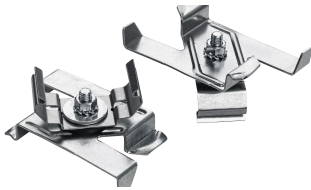

PAD 118 for LED Tube D | Art. No. 771118.031.001.0.00

Illustration similar

Moisture-proof luminaire with diffuser for LED tube. Short-circuit protection thanks to built-in micro-fuse. Luminaire base made of glass-fibre-reinforced polyester, light grey, flame retardant. Diffuser made of UV-resistant polymethyl methacrylate (PMMA), pearled. Stainless-steel diffuser closure. Multifunctional rapid installation with stainless-steel mounting bracket (luminaire can be clipped in). Laterally adjustable by up to 60 mm for easy alignment of the luminaire.

PAD 118 for LED Tube D | Art. No. 771118.031.001.0.00

Mass and weight

Gross weight (including packaging)	1,8 Kg
Net weight	1,6 Kg
Contents / packaging quantity	1 Piece
Pallet unit	150 Piece

PAD 118 for LED Tube D | Art. No. 771118.031.001.0.00

Accessories (optional)

Art. No.	Article name
44149022	TRX chain, galvanised

Art. No.	Article name
35962270	TRA KIT TRA Clip Typ PACD - 35962270