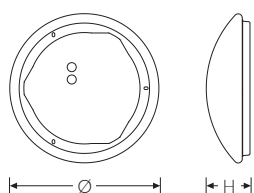

Round LED surface-mounted luminaire with adjustable light output (MultiLumen), pre-set to maximum output upon delivery. Suitable for ceiling and wall mounting. Housing made of profiled, white lacquered steel. Domed, textured cover made of UV-resistant PMMA (acrylic glass), opal. The cover is securely attached using spring clips. 3-pin push-fit connector with plug-in contact, loop-through possible. 2 cable entries.

Technical specifications

Art. No.	88012-24.6544c91.300
Article name	RKL 3 12-24W 830 ETC
Light source	LED, replaceable by an authorised specialist
Energy efficiency class(es) of the installed light source(s) (A-G)	Module 1: E
Gear	LED converter, replaceable by an authorised specialist
Number of light sources	1
Dimmable	not dimmable
Mains voltage	220-240V/50-60Hz
Voltage type	AC/DC
Min. connected load	12 W
Max. connected load	24 W
Output/power factor	0,90
Luminous efficacy, min. current draw	125 lm/W
Luminous efficacy, max. current draw	121 lm/W
Luminous flux, min.	1500 lm
Luminous flux, max.	2900 lm
Flicker value (ripple)	<= 3%
Colour temperature max.	3000 K
Colour rendering index Ra	Ra > 80
Colour tolerance (MacAdam)	3
Life expectancy	50000 h
Lifetime rating	L80/B10

Type of installation and area of application

- Ceiling and wall mounting
- Approved for indoor use only
- Basic lighting