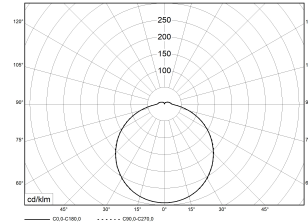

Rondo-Lite 360 1000-840 9W ETC | Art. No. 87636009.1081t80.000

LED universal surface-mounted luminaire IP65, built-in LED modules and LED gear. Polycarbonate (PC) housing, diffuser/cover made from acrylic (PMMA), opal. Cable entry and gland for mains cable on the underside. Internal 3-pin push-fit connector. Approved for indoor or covered outdoor use, for ceiling and wall mounting (see mounting instructions).

Type of installation and area of application

Ceiling and wall mounting
for use indoors and in covered outdoor areas

- Basic lighting

Technical specifications	
Art. No.	87636009.1081t80.000
Article name	Rondo-Lite 360 1000-840 9W ETC
Light source	LED, replaceable by an authorised specialist
Energy efficiency class(es) of the installed light source(s) (A-G)	Module 1: C
Gear	LED converter, replaceable by an authorised specialist
Number of light sources	1
Dimmable	not dimmable
Mains voltage	220-240V/50-60Hz
Voltage type	AC/DC
Max. connected load	9 W
Output/power factor	0,85
Luminous efficacy, max. current draw	111 lm/W
Luminous flux, max.	1000 lm
Flicker value (ripple)	<= 5%
Colour temperature max.	4000 K
Colour rendering index Ra	Ra > 80
Colour tolerance (MacAdam)	3
Life expectancy	72000 h
Lifetime rating	L80/B10
Light optics	Diffuser made of UV-resistant polymethyl methacrylate (PMMA)
Light distribution	Extensive
Beam angle	120°