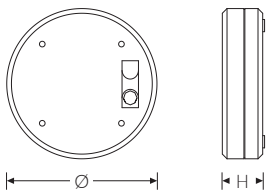

Rondo-Lite 360 1000-840 9W ETC | Art. No. 87636009.1081t80.000

LED universal surface-mounted luminaire IP65, built-in LED modules and LED gear. Polycarbonate (PC) housing, diffuser/cover made from acrylic (PMMA), opal. Cable entry and gland for mains cable on the underside. Internal 3-pin push-fit connector. Approved for indoor or covered outdoor use, for ceiling and wall mounting (see mounting instructions).

Type of installation and area of application

Ceiling and wall mounting
for use indoors and in covered outdoor areas

- Basic lighting

Rondo-Lite 360 1000-840 9W ETC | Art. No. 87636009.1081t80.000

Technical specifications	
Unified Glare Rating UGR – max 4H-8H	25
Connection type	3-pin push-fit connector with plug-in contact
Number of luminaires on circuit breaker B16	37 Piece
Housing	Housing made of flame-retardant polycarbonate (PC)
Cable entry (position)	rear
Ambient operating temperature – min.	-20 °C
Ambient operating temperature – max.	25 °C
Testing	
Protection class	SC I
Protection grade	IP65
Shock resistance	IK03
Flammability (UL94)	HB
Glow-wire resistance	PMMA 650°C
CE-compliant	Yes
Mass and weight	
Diameter	360 mm
Height (H)	90 mm
Gross weight (including packaging)	2,2 Kg
Net weight	2 Kg
Contents / packaging quantity	1 Piece