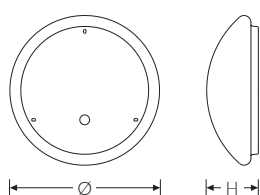

RKL 6 63/69/80W 830 ETC ES3 | Art. No. 88063-80.6524c91.676

PMMA  
650°C

IK02

HB

Round LED surface-mounted luminaire with emergency lighting function (single accumulator) and with adjustable light output (MultiLumen), pre-set to maximum output upon delivery. Suitable for ceiling and wall mounting. Housing made of profiled, white lacquered steel. Domed, textured cover made of UV-resistant PMMA (acrylic glass), opal. The cover is securely attached using spring clips. 5-pin push-fit connector with plug-in contact, loop-through possible. 2 cable entries.

**RKL 6 63/69/80W 830 ETC ES3** | Art. No. 88063-80.6524c91.676

<b>Technical specifications</b>	
Lifetime rating	L80/B10
Light optics	Diffuser made of UV-resistant poly-methyl methacrylate (PMMA)
Light distribution	Extensive
Beam angle	120°
Unified Glare Rating UGR – max 4H-8H	25
Connection type	5-pin push-fit connector with plug-in contact
Number of luminaires on circuit breaker B16	30 Piece
Housing	Steel housing, white
Cable entry (position)	rear
Emergency lighting autonomy	3 h
Ambient operating temperature – min.	5 °C
Ambient operating temperature – max.	25 °C
<b>Testing</b>	
Protection class	SC I
Protection grade	IP40
Shock resistance	IK02
Flammability (UL94)	HB
Glow-wire resistance	PMMA 650°C
CE-compliant	Yes
<b>Mass and weight</b>	
Diameter	600 mm
Height (H)	165 mm
Gross weight (including packaging)	4,1 Kg
Net weight	3,1 Kg
Contents / packaging quantity	1 Piece