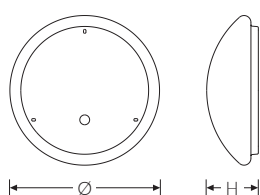

RKL 3 2x60 E27 | Art. No. 880260.000.003.0.00

Surface-mounted luminaire for (LED) luminaire with E27 base. Round design with opal cover. Suitable for ceiling and wall mounting. Housing made of profiled, white lacquered steel. Domed, textured cover made of UV-resistant polymethyl methacrylate (PMMA). Also available with high-impact cover made of polycarbonate (PC). The cover is securely attached using spring clips. 3-pin push-fit connector with plug-in contact, loop-through possible. 2 cable entries. Approved for indoor use.

Type of installation and area of application

Ceiling mounting, wall mounting, for mounting directly on the ceiling or wall
 Approved for indoor use only

- Basic lighting

Technical specifications	
Art. No.	880260.000.003.0.00
Article name	RKL 3 2x60 E27
Light source	A60
Socket / base	E27
Number of light sources	2
Power, illuminant (max.)	60 W
Dimmable	not dimmable
Mains voltage	230V/50Hz
Voltage type	AC
Luminaire efficiency	80 %
Light optics	Diffuser made of UV-resistant polymethyl methacrylate (PMMA)
Light distribution	Extensive
Beam angle	120°
Connection type	3-pin push-fit connector with plug-in contact
Housing	Steel housing, white
Cable entry (position)	rear
Ambient operating temperature – max.	25 °C
Testing	
Protection class	SC I
Protection grade	IP40
Shock resistance	IK02
Flammability (UL94)	HB

RKL 3 2x60 E27 | Art. No. 880260.000.003.0.00

Testing	
Glow-wire resistance	PMMA 650°C
CE-compliant	Yes
Mass and weight	
Diameter	375 mm
Height (H)	125 mm
Gross weight (including packaging)	1,7 Kg
Net weight	1,4 Kg
Contents / packaging quantity	1 Piece