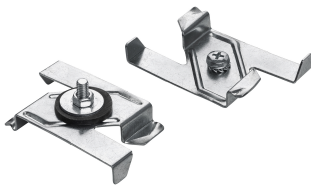

Trunking TRA 58/3 | Art. No. 36095040

Accessories (optional)

Art. No.	Article name
74149030	Chain hanger TRX-KA

Art. No.	Article name
74149031	

Art. No.	Article name
35950007	TRA trunking connector

Art. No.	Article name
35950008	TRA hanger "B" with swing hook + 35950008

Art. No.	Article name
35950004	Luminaire mounting TRA

Art. No.	Article name
35950040	Fixation de luminaire TRA/EPV

Art. No.	Article name
35962270	TRA KIT TRA Clip Typ PACD - 35962270