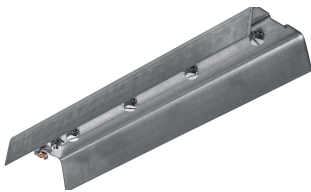

Trunking TRA 58/3 | Art. No. 36095040

Accessories (optional)

Art. No.	Article name
74149030	Chain hanger TRX-KA

Art. No.	Article name
74149031	

Art. No.	Article name
35950007	TRA trunking connector

Art. No.	Article name
35950008	TRA hanger "B" with swing hook + 35950008

Art. No.	Article name
35950004	Luminaire mounting TRA

Art. No.	Article name
35950040	Fixation de luminaire TRA/EPV

Art. No.	Article name
35962270	TRA KIT TRA Clip Typ PACD - 35962270