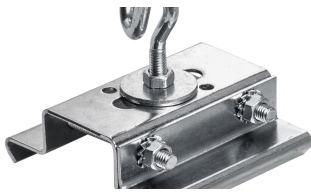

Trunking TRA 58/3 | Art. No. 36095040

Accessories (optional)

Art. No.	Article name
74149030	Chain hanger TRX-KA

Art. No.	Article name
74149031	

Art. No.	Article name
35950007	TRA trunking connector

Art. No.	Article name
35950008	TRA hanger "B" with swing hook + 35950008

Art. No.	Article name
35950004	Luminaire mounting TRA

Art. No.	Article name
35950040	Fixation de luminaire TRA/EPV

Art. No.	Article name
35962270	TRA KIT TRA Clip Typ PACD - 35962270