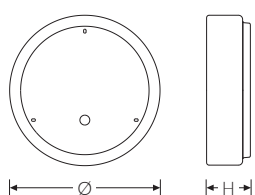

**RKL 6 Z 63/69/80W 840 ETC ES3** | Art. No. 88263-80.6524c81.676

PMMA  
650°C

IK02

HB

Round LED surface-mounted luminaire with emergency lighting function (single accumulator) and with adjustable light output (MultiLumen), pre-set to maximum output upon delivery. Suitable for ceiling and wall mounting. Housing made of profiled, white lacquered steel. Cylindrical, smooth cover made of UV-resistant polymethyl methacrylate (PMMA), opal. The cover is securely attached using spring clips. 5-pin push-fit connector with plug-in contact, loop-through possible. 2 cable entries.

Technical specifications	
Lifetime rating	L80/B10
Light optics	Diffuser made of UV-resistant poly-methyl methacrylate (PMMA)
Light distribution	Extensive
Beam angle	120°
Unified Glare Rating UGR – max 4H-8H	25
Connection type	5-pin push-fit connector with plug-in contact
Number of luminaires on circuit breaker B16	30 Piece
Housing	Steel housing, white
Cable entry (position)	rear
Emergency lighting autonomy	3 h
Ambient operating temperature – min.	5 °C
Ambient operating temperature – max.	25 °C
Testing	
Protection class	SC I
Protection grade	IP40
Shock resistance	IK02
Flammability (UL94)	HB
Glow-wire resistance	PMMA 650°C
CE-compliant	Yes
Mass and weight	
Diameter	580 mm
Height (H)	110 mm
Gross weight (including packaging)	4,5 Kg
Net weight	3,6 Kg
Contents / packaging quantity	1 Piece