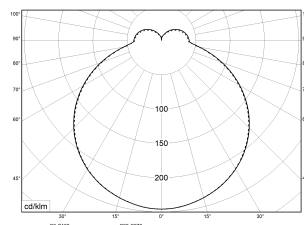

RKL 6 Z 63/69/80W 840 ETC ES3 | Art. No. 88263-80.6524c81.676

PMMA
650°C

IK02

HB

Round LED surface-mounted luminaire with emergency lighting function (single accumulator) and with adjustable light output (MultiLumen), pre-set to maximum output upon delivery. Suitable for ceiling and wall mounting. Housing made of profiled, white lacquered steel. Cylindrical, smooth cover made of UV-resistant polymethyl methacrylate (PMMA), opal. The cover is securely attached using spring clips. 5-pin push-fit connector with plug-in contact, loop-through possible. 2 cable entries.

Technical specifications

Art. No.	88263-80.6524c81.676
Article name	RKL 6 Z 63/69/80W 840 ETC ES3
Light source	LED, replaceable by an authorised specialist
Energy efficiency class(es) of the installed light source(s) (A-G)	Module 1: D
Gear	LED converter, replaceable by an authorised specialist
Number of light sources	1
Dimmable	not dimmable
Mains voltage	220-240V/50-60Hz
Voltage type	AC
Min. connected load	63 W
Max. connected load	80 W
Output/power factor	0,97
Luminous efficacy, min. current draw	138 lm/W
Luminous efficacy, max. current draw	136 lm/W
Luminous flux, min.	8700 lm
Luminous flux, max.	10900 lm
Luminous flux during emergency operation	290 lm
Flicker value (ripple)	<= 5%
Colour temperature max.	4000 K
Colour rendering index Ra	Ra > 80
Colour tolerance (MacAdam)	3
Life expectancy	50000 h

Type of installation and area of application

- Ceiling and wall mounting
- Approved for indoor use only
- Basic lighting with emergency lighting function