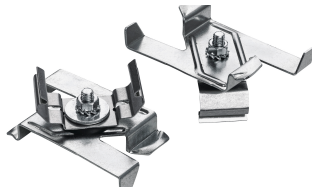

Art. No.	Article name
44149022	TRX chain, galvanised