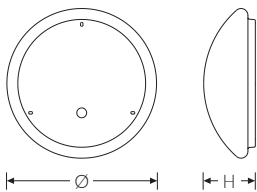

RKL 4 3x40 E27 | Art. No. 880340.000.001.4.00

Surface-mounted luminaire for (LED) luminaire with E27 base. Round design with opal cover. Suitable for ceiling and wall mounting. Housing made of profiled, white lacquered steel. Domed, textured cover made of UV-resistant polymethyl methacrylate (PMMA). Also available with high-impact cover made of polycarbonate (PC). The cover is securely attached using spring clips. 3-pin push-fit connector with plug-in contact, loop-through possible. 2 cable entries. Approved for indoor use.

Type of installation and area of application

Ceiling mounting, wall mounting, for mounting directly on the ceiling or wall
 Approved for indoor use only
 • Basic lighting

Technical specifications	
Art. No.	880340.000.001.4.00
Article name	RKL 4 3x40 E27
Light source	A60
Socket / base	E27
Number of light sources	3
Power, illuminant (max.)	40 W
Dimmable	not dimmable
Mains voltage	230V/50Hz
Voltage type	AC
Luminaire efficiency	80 %
Light optics	Diffuser made of UV-resistant polymethyl methacrylate (PMMA)
Light distribution	Extensive
Beam angle	120°
Connection type	3-pin push-fit connector with plug-in contact
Housing	Steel housing, white
Cable entry (position)	rear
Ambient operating temperature – max.	25 °C
Testing	
Protection class	SC I
Protection grade	IP40
Shock resistance	IK02
Flammability (UL94)	HB

RKL 4 3x40 E27 | Art. No. 880340.000.001.4.00

Testing	
Glow-wire resistance	PMMA 650°C
CE-compliant	Yes
Mass and weight	
Diameter	475 mm
Height (H)	150 mm
Gross weight (including packaging)	2,5 Kg
Net weight	2 Kg
Contents / packaging quantity	1 Piece